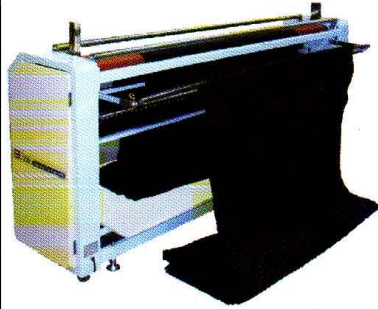

FABRIC WINDING & RELAXING MACHINE (เครื่องม้วน—โรยพันผ้า)

Model: UZ-F700RL-AS (Auto Edge Control)
Relaxing From roll & Folded Fabric.

Suitable for:

Loosen knit fabric before spreading.

Model: UZ-F700L-AS Relaxing From roll Fabric.

(With Auto Edge Control)

Model: UZ-F700L Relaxing From Roll Fabric.

Model: UZ-F700R Rewinding From Roll or Folded Fabric.

Model: UZ-F700I-RL Inspected with Mini screen.

- Rewinding from roll fabric.
- Folding from roll fabric.

Cradle is standard option.

Suitable for:

Rewinding or dividing Knit and woven fabric with 40cm. screen.

Model: UZ-F700I/MD/CD (With auto length setting, digital meter and cutter.

- Rewinding from roll fabric.
- Folding from roll fabric.

Bearing stand, Digital Meter (MD) and Cutter (CD) are standard option.

Model: UZ-F28R/MD/CD

Rewinding from roll fabric with Auto length setting, Digital Meter and Cutter.

Bearing stand, Digital Meter (MD) and Cutter (CD) are standard option.