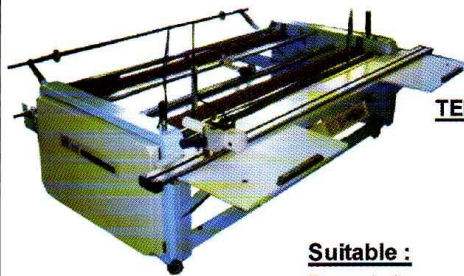

Cradle is standard option.

Suitable for:

Rewinding or dividing Knit and woven fabric with 40cm. screen.

Model: UZ-F700I/MD/CD (With auto length setting, digital meter and cutter.

- Rewinding from roll fabric.
- Folding from roll fabric.

Bearing stand, Digital Meter (MD) and Cutter (CD) are standard option.

Model: UZ-F28R/MD/CD

Rewinding from roll fabric with Auto length setting, Digital Meter and Cutter.

Bearing stand, Digital Meter (MD) and Cutter (CD) are standard option.

Suitable :

For rewinding or dividing knit or woven fabric roll.

Model: UZ-F28R-AS (Auto Edge Control)

Woven fabric rewinding from trolley.

Model: UZ-F28RK-AS

For Knit Fabric.

TENSION ADJUSTABLE

Suitable :